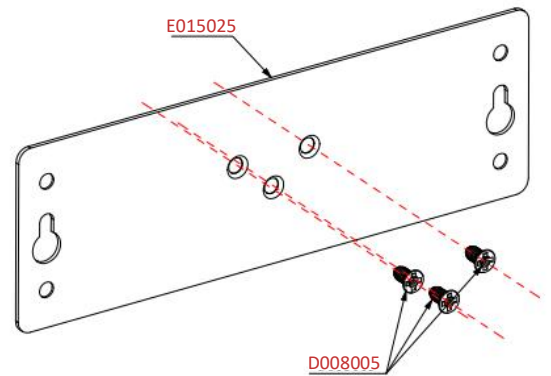

# WALL MOUNTING KIT

PN: S051001

## Technical Data

Mounting Type	Flat surface mount
Material	Galvanized Steel, Stainless Steel
Weight	40.51g
Screw Included	M3x4 Countersunk Screw, 3 pcs
Dimensions	42.5*114*1 mm
RoHS Compliant	√
Related Products	R3000, R3000 Lite, R3000 Quad, R3000 LG, R3010

Unit:mm