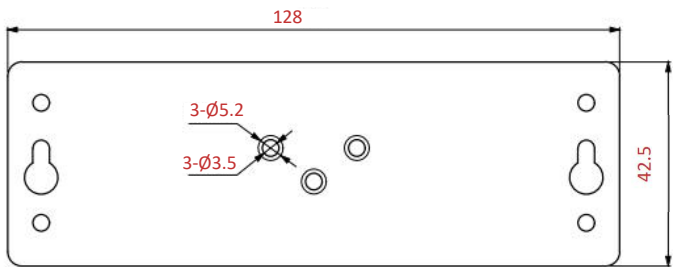

# WALL MOUNTING KIT

PN: S051001

## Technical Data

Mounting Type	Flat surface mount
Material	Galvanized Steel, Stainless Steel
Weight	40.51g
Screw Included	M3x4 Countersunk Screw, 3 pcs
Dimensions	42.5*114*1 mm
RoHS Compliant	√
Related Products	R3000, R3000 Lite, R3000 Quad, R3000 LG, R3010

Unit:mm